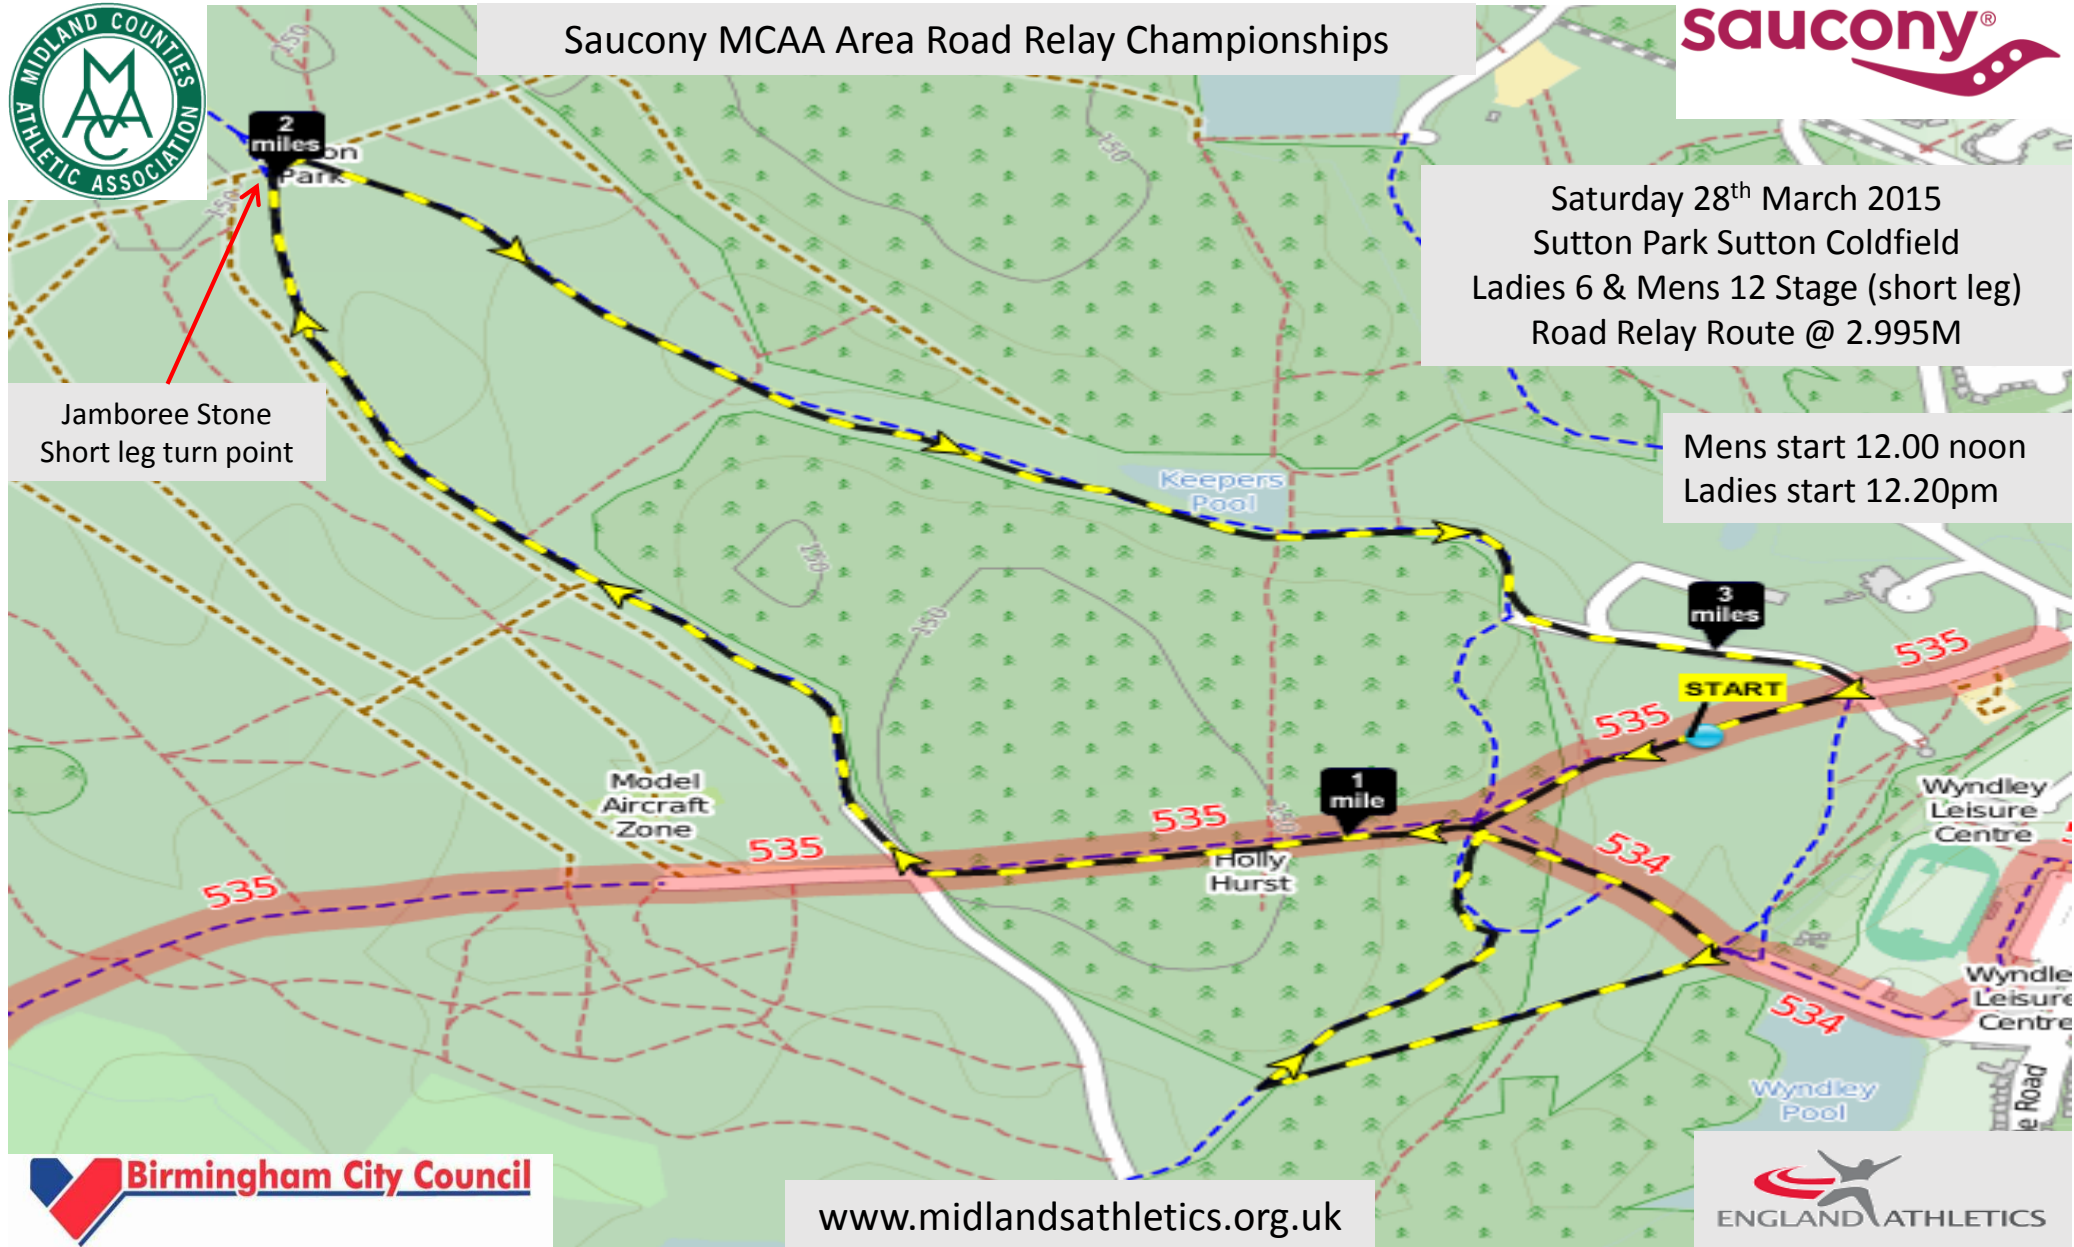

Saucony MCAA Area Road Relay Championships

Saturday 28th March 2015
Sutton Park Sutton Coldfield
Ladies 6 & Mens 12 Stage (short leg)
Road Relay Route @ 2.995M

Jamboree Stone
Short leg turn point

Mens start 12.00 noon
Ladies start 12.20pm